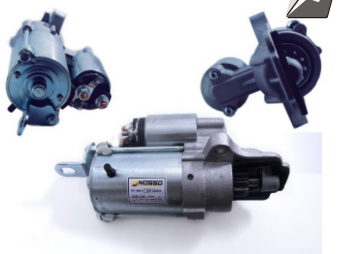

Ford

FORD Transist 2,5-2,5TD

MAF 1000AA

BOSCH
0001218105
0986015090
FORD
1S4U11000AA
VALEO
D7R64

12V 2.2kW 10D H

FORD Courier, Escort, Fiesta, Mondeo, Focus

MAF 1000AE

FORD ZM
2N1511000AA 8076105
3M5T11000AE
8E5T11000AA
6E5T11000AB