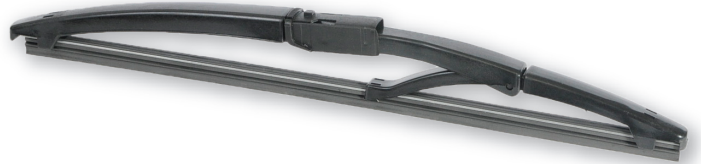

### ● Genoud ET-20

FIAT PALIO  
SIENA WEEK  
IDEA VOLKSWAGEN FOX  
GOLD TREND  
3 PUERTAS  
5 PUERTAS  
GOLF

300 mm