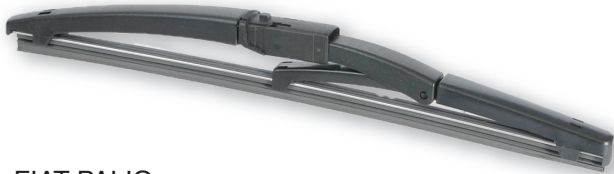

● Genoud ET-21

FIAT PALIO
SIENA WEEK
IDEA
VOLKSWAGEN FOX
GOL TREND
3 PUERTAS
5 PUERTAS
GOLF

270 mm